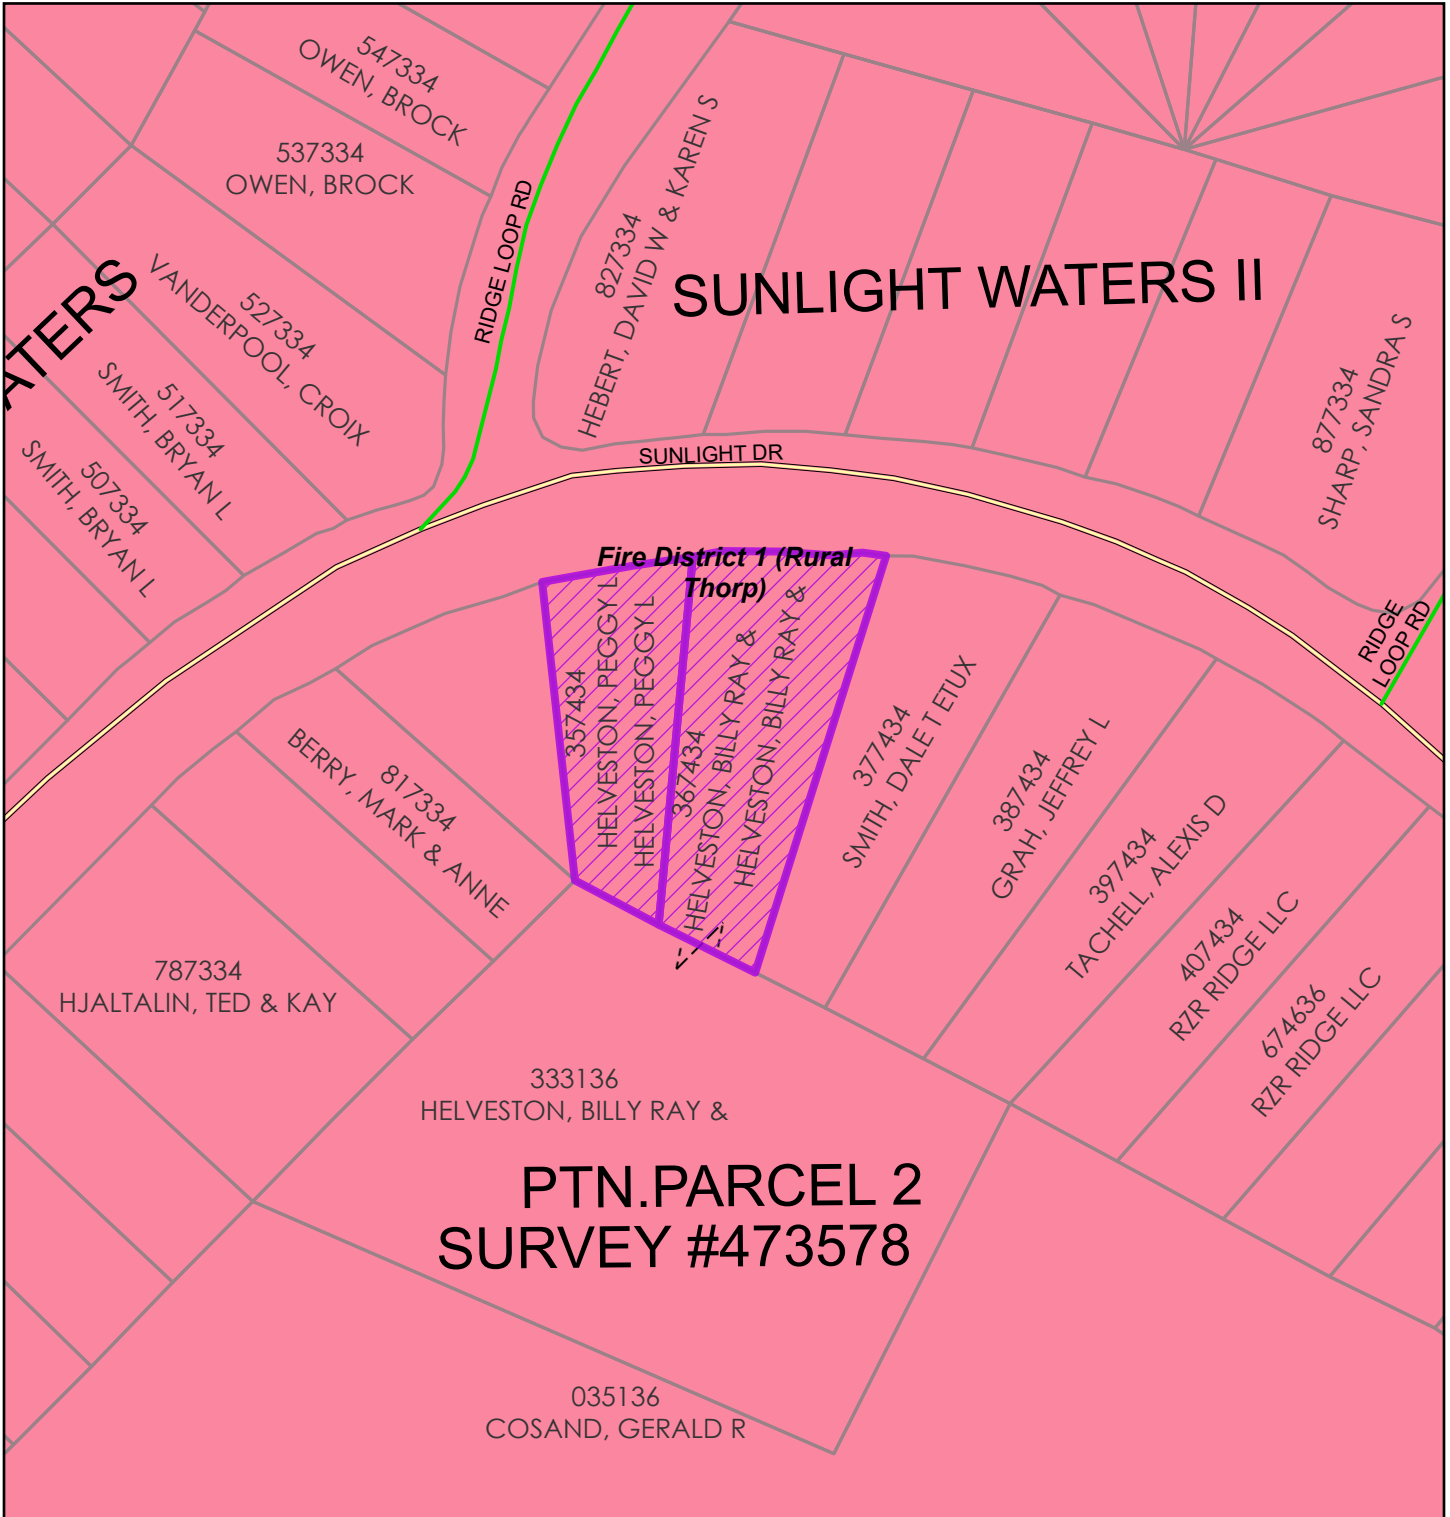

# BL-26-00009 Helveston

## Fire District

# 2026

Coordinate System: NAD 1983 StatePlane Washington South FIPS 4602 Feet